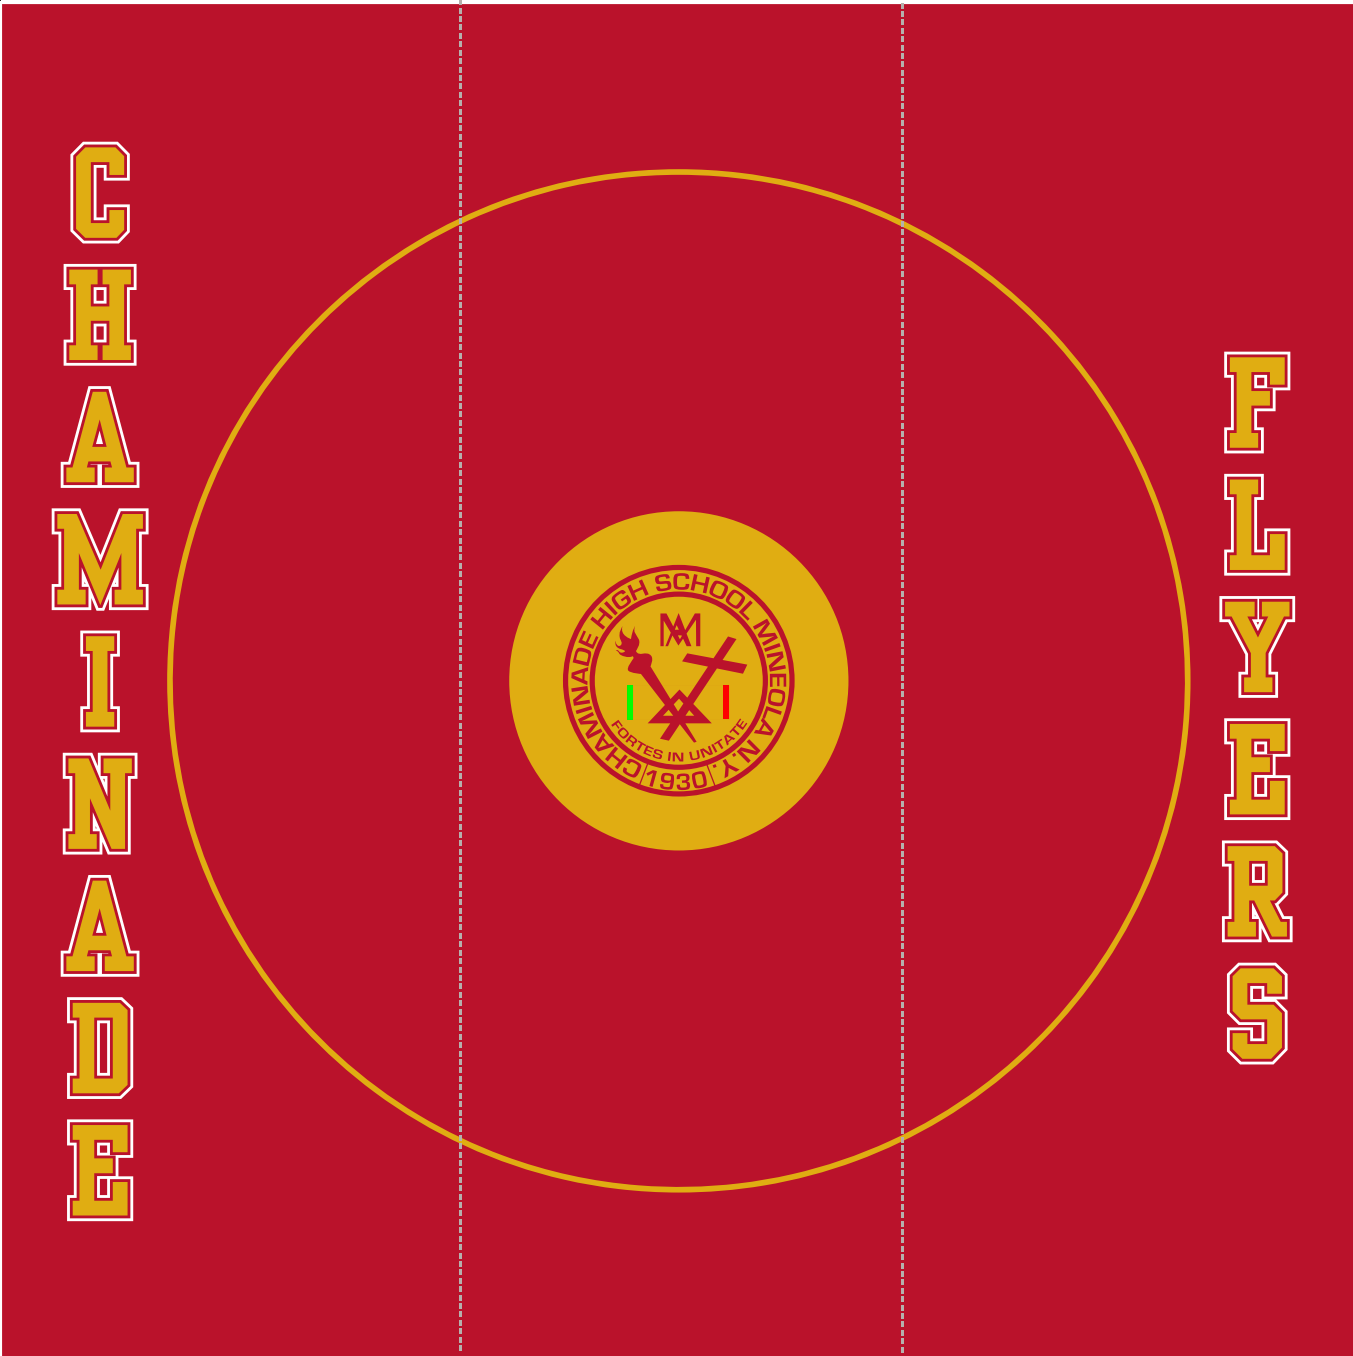

FINAL INSPECTION

Artist: _____ & _____
Cutting Room: _____ & _____
Spray Room Manager: _____ & _____
Production Manager: _____ & _____